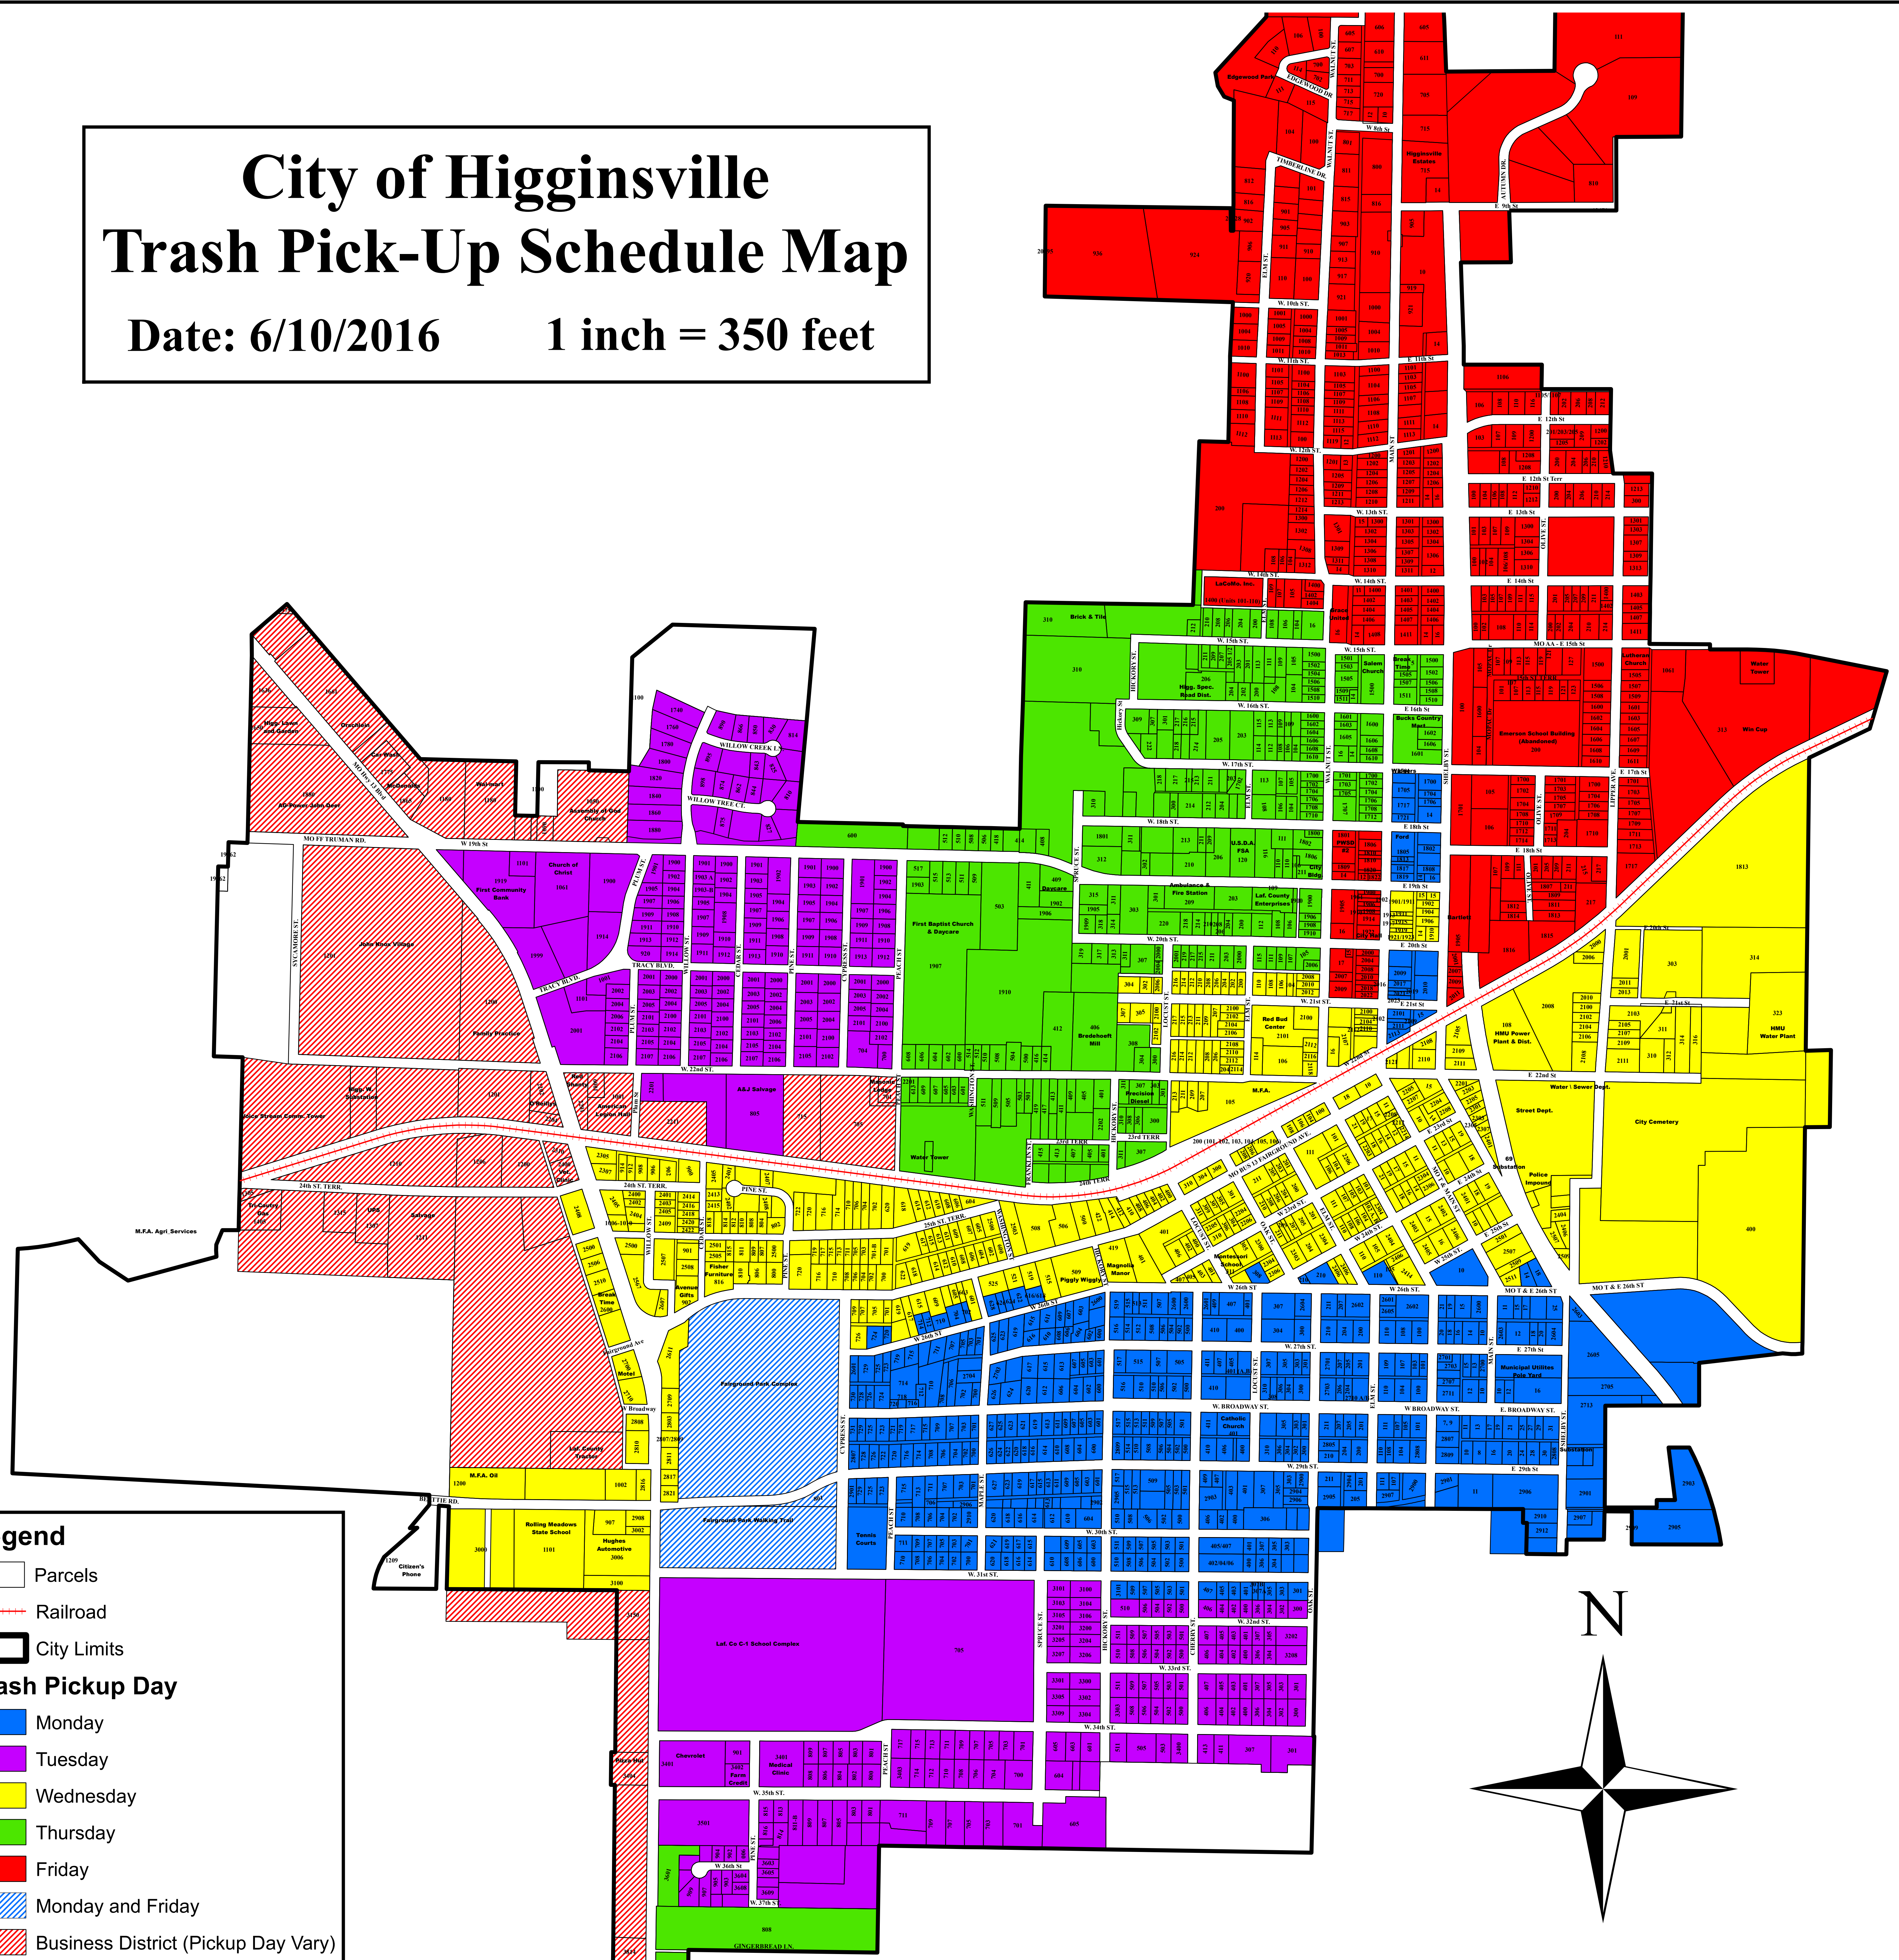

City of Higginsville Trash Pick-Up Schedule Map

Date: 6/10/2016 1 inch = 350 feet

Legend

-  Parcels
-  Railroad
-  City Limits
- Trash Pickup Day**
-  Monday
-  Tuesday
-  Wednesday
-  Thursday
-  Friday
-  Monday and Friday
-  Business District (Pickup Day Vary)