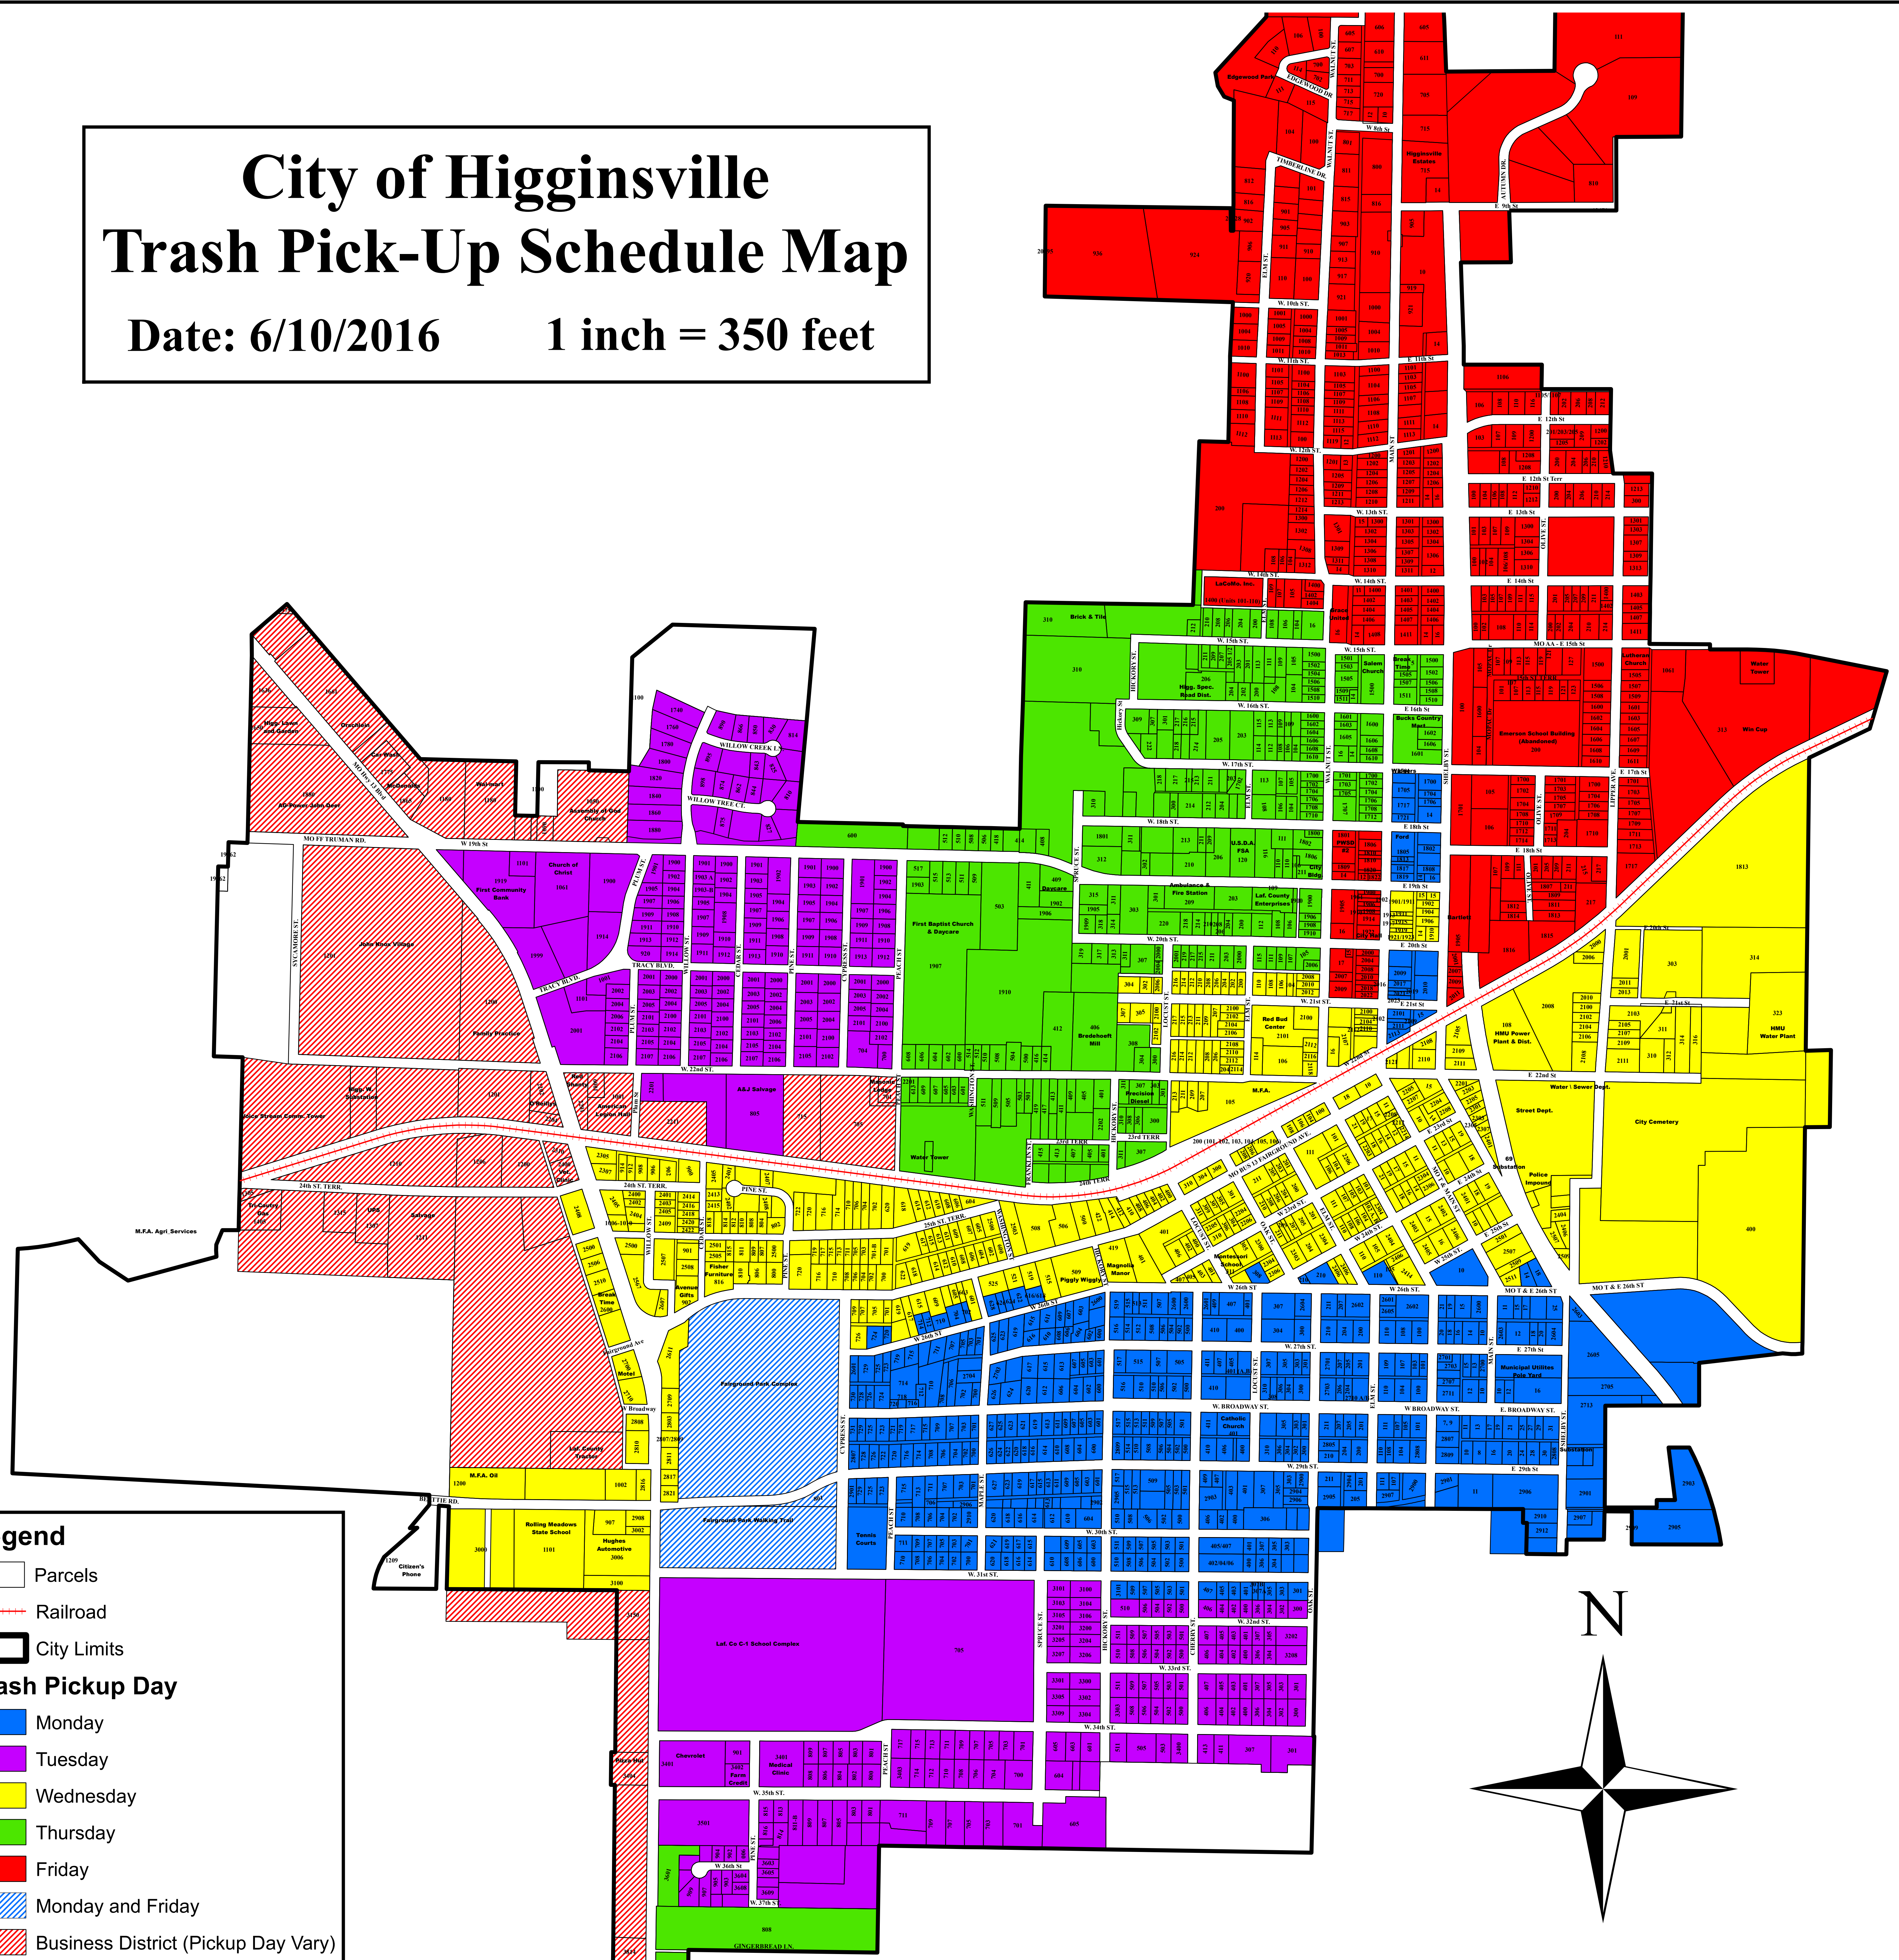

City of Higginsville Trash Pick-Up Schedule Map

Date: 6/10/2016 1 inch = 350 feet

Legend

- Parcels
- Railroad
- City Limits

Trash Pickup Day

- Monday
- Tuesday
- Wednesday
- Thursday
- Friday
- Monday and Friday
- Business District (Pickup Day Vary)