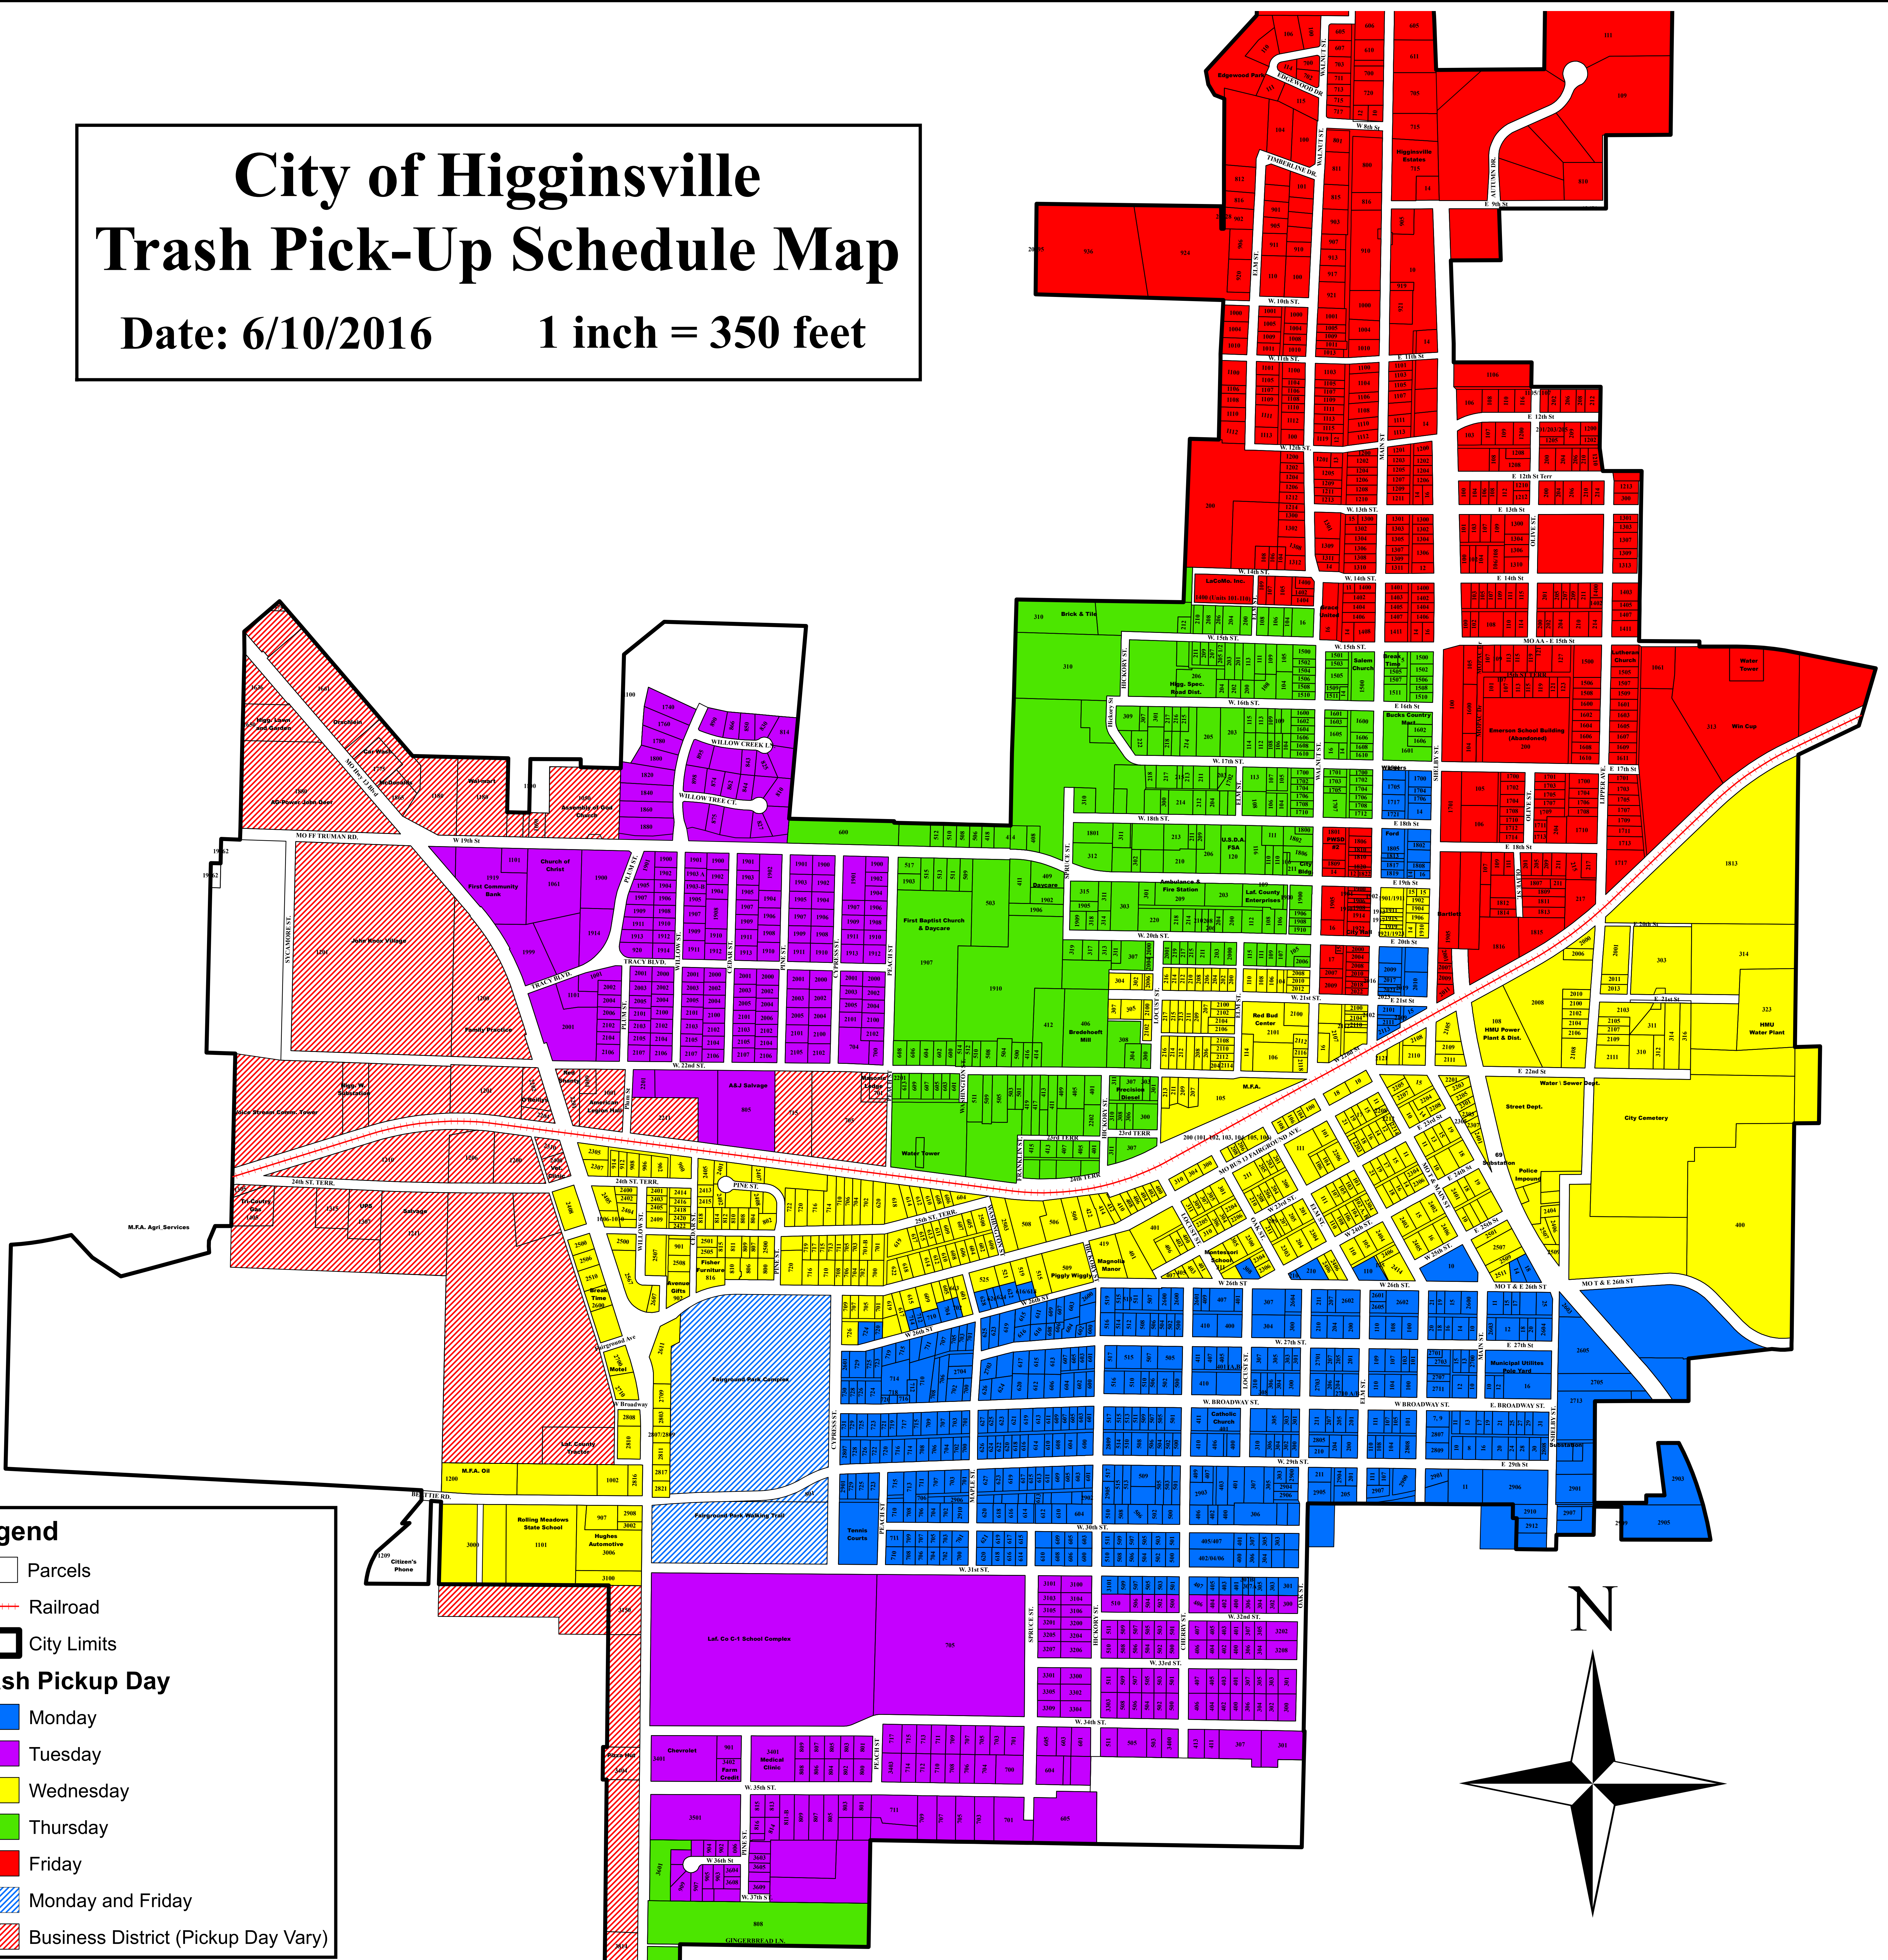

City of Higginsville Trash Pick-Up Schedule Map

Date: 6/10/2016 1 inch = 350 feet

Legend

- Parcels
- Railroad
- City Limits

Trash Pickup Day

- Monday
- Tuesday
- Wednesday
- Thursday
- Friday
- Monday and Friday
- Business District (Pickup Day Vary)